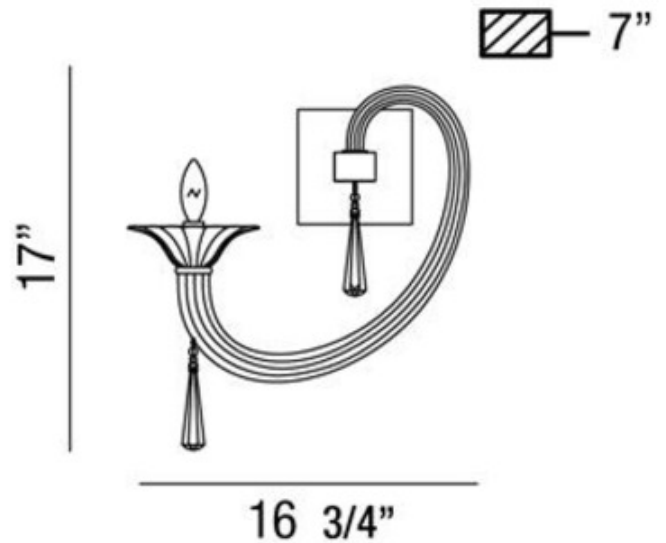

BRAND

Eurofase

DESCRIPTION

Shiraz Wall Sconce features a chrome finished frame and a clear glass shade. One 60-watt, 120 volt B10 candelabra base incandescent bulb is required, but not included. Dimensions: 16.75W x 17H x 7D.

SHADE COLOR	N/A
BODY FINISH	Chrome
WATTAGE	60W
DIMMER	Standard 120V
DIMENSIONS	16.75"W x 17"H x 7"D
BULB NOT INCLUDED	
LAMP	1 x B10/Candelabra (E12)/60W/120V Incandescent 1 x B10/Candelabra (E12)/120V LED