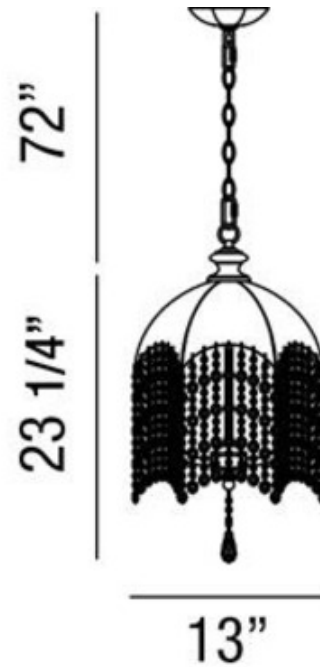

COMPANY

PROJECT

FIXTURE TYPE

APPROVED BY

DATE