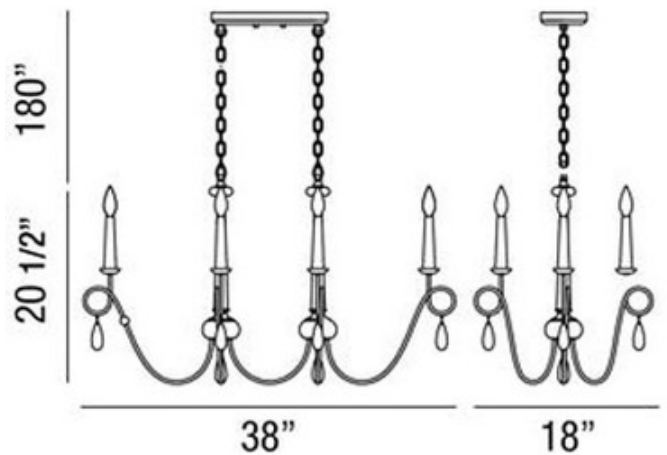

COMPANY

PROJECT

FIXTURE TYPE

APPROVED BY

DATE