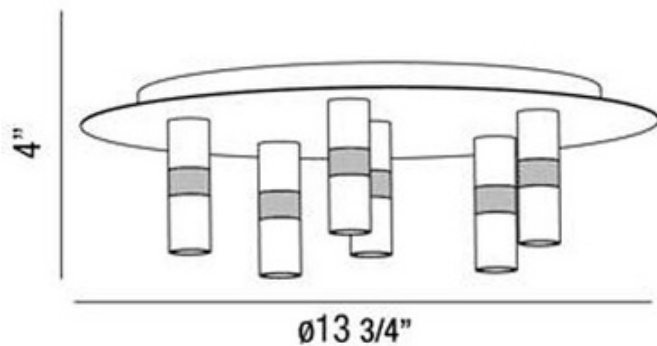

Cube Flushmount

Description:

Cube Flushmount features a clear frosted glass shade with a chrome finish. LED module with six 2.3 watt, 120 volt LEDs included. Lamp temperature 3200K, 858 lumens. Dimensions: 13.75W x 4.5H.

Shown in: Chrome

List Price: \$365.00
Our Price: \$292.00

Shade Color: N/A
Body Finish: Chrome
Lamp: 6 x LED/2.3W/120V LED
Wattage: 13.8W
Dimmer: N/A
Dimensions: 4.5"H x 13.75"W

Product Number: EUF 130667			
Company:		Fixture Type:	Date: Feb 20, 2018
Project:		Approved By:	