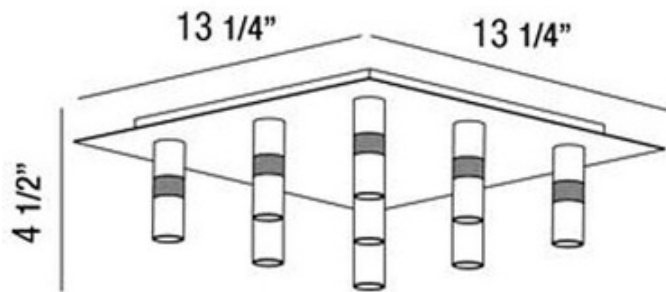

Sphere Flushmount

Description:

Sphere Flushmount features a clear frosted glass shade with a chrome finish. Nine 2.3 watt, 120 volt LED module comes included. Color temperature 3200K, 1287 lumens. Dimmable with an Elenctronic dimmer. Dimensions: 13.25 inch width x 4.5 inch height x 13.25 inch length.

Shown in: Chrome

List Price: \$420.00
Our Price: \$336.00

Shade Color: N/A
Body Finish: Chrome
Lamp: 9 x LED/2.3W/120V LED
Wattage: 20.7W
Dimmer: Low Voltage Electronic
Dimensions: 13.25"L x 4.5"H x 13.25"W