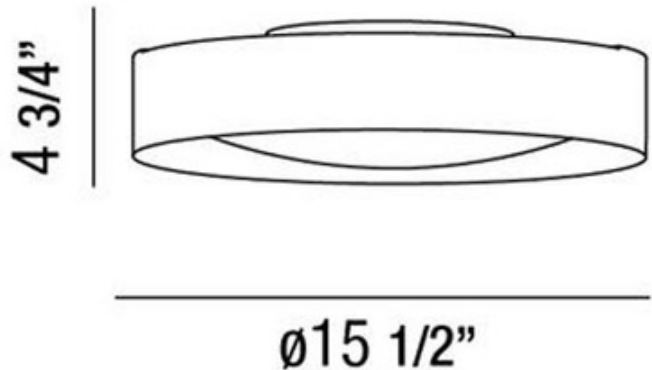

Saturn Flush Mount Ceiling

Description:

Saturn 3-Light Flush Mount Ceiling features Opal White glass with Satin Nickel, Chrome or White finish. Three 60 watt 120 volt A19 incandescent lamps not included. 15.75 inch diameter x 4.75 inches high.

Shown in: Satin Nickel / Opal

List Price: \$260.00
Our Price: \$208.00

Shade Color: Opal
Body Finish: Satin Nickel
Lamp: 3 x A19/Medium (E26)/60W/120V Incandescent
 3 x A19/Medium (E26)/120V LED
Wattage: 180W
Dimmer: Incandescent
Dimensions: 4.75"H x 15.5"W