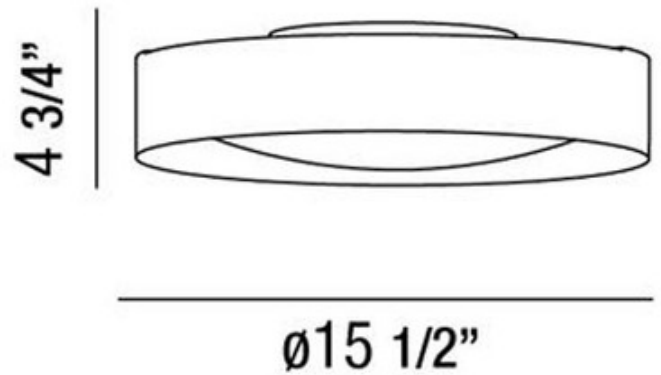

**BRAND**

Eurofase

**DESCRIPTION**

Saturn 3-Light Flush Mount Ceiling features Opal White glass with Satin Nickel or White finish. Three 60 watt 120 volt A19 incandescent lamps not included. 15.75 inch diameter x 4.75 inches high.

<b>SHADE COLOR</b>	Opal
<b>BODY FINISH</b>	Satin Nickel
<b>WATTAGE</b>	24W
<b>DIMMER</b>	Standard 120V
<b>DIMENSIONS</b>	15.5"W x 4.75"H
<b>BULB NOT INCLUDED</b>	
<b>LAMP</b>	3 x A19/Medium (E26)/8W/120V LED 3 x A19/Medium (E26)/120V LED 3 x A19/Medium (E26)/60W/120V Incandescent