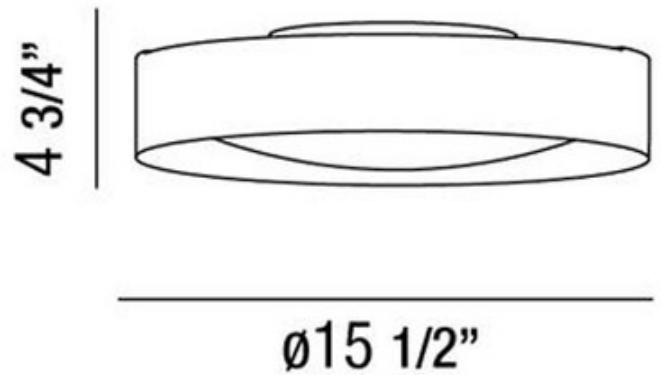

BRAND

Eurofase

DESCRIPTION

Saturn 3-Light Flush Mount Ceiling features Opal White glass with Satin Nickel or White finish. Three 60 watt 120 volt A19 incandescent lamps not included. 15.75 inch diameter x 4.75 inches high.

SHADE COLOR	Opal
BODY FINISH	Satin Nickel
WATTAGE	24W
DIMMER	Standard 120V
DIMENSIONS	15.5"W x 4.75"H
BULB NOT INCLUDED	
LAMP	3 x A19/Medium (E26)/8W/120V LED 3 x A19/Medium (E26)/120V LED 3 x A19/Medium (E26)/60W/120V Incandescent