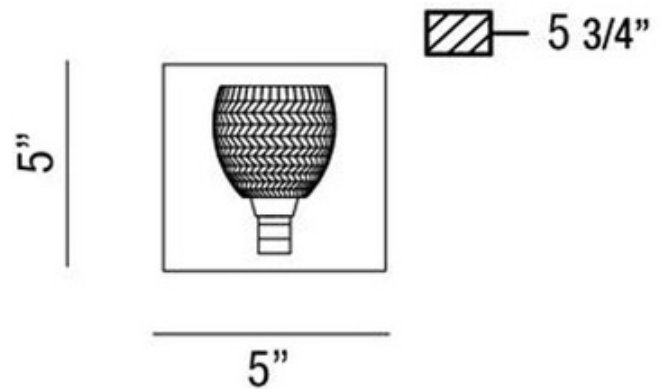

BRAND

Eurofase

DESCRIPTION

Wave Bath Bar features Chrome finish with clear shades. 60 watt 120 volt JCD type G9 base Halogen lamps are included.

SHADE COLOR	Clear
BODY FINISH	Chrome
WATTAGE	60W
DIMMER	Standard 120V
DIMENSIONS	5"W x 5"H x 5.75"D
BULB INCLUDED	
LAMP	1 x JCD/G9/60W/120V Halogen