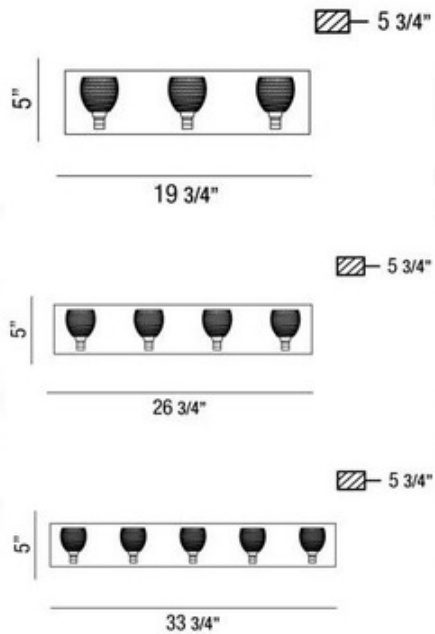

Wave Bath Bar

Description:

Wave Bath Bar features Chrome finish with clear shades. 60 watt 120 volt JCD type G9 base Halogen lamps are included. 1 Light: 5 inch width x 5 inch height x 5.75 inch depth. 3 light is 19.75 inch width x 5 inch height x 5.75 inch depth. 4 light is 26.75 inch width x 5 inch height x 5.75 inch depth. 5 light is 33.75 inch width x 5 inch height x 5.75 inch depth.

Shown in: Chrome / Clear

List Price: \$65.00
 Our Price: \$52.00

Shade Color: Clear
 Body Finish: Chrome
 Lamp: 1 x JCD/G9/60W/120V Halogen
 Wattage: 60W
 Dimmer: Incandescent
 Dimensions: 5"H x 5"W x 5.75"D