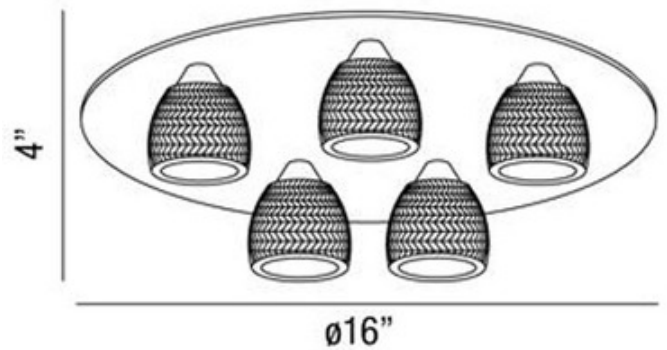

**BRAND**

Eurofase

**DESCRIPTION**

Wave Flushmount features a clear glass shade with a chrome finish. Five 60-watt, 120 volt JCD G9 base halogen bulb comes included. Dimensions: 16W x 4H.

<b>SHADE COLOR</b>	Clear
<b>BODY FINISH</b>	Chrome
<b>WATTAGE</b>	300W
<b>DIMMER</b>	Standard 120V
<b>DIMENSIONS</b>	16"W x 4"H
<b>BULB INCLUDED</b>	
<b>LAMP</b>	5 x JCD/G9/60W/120V Halogen