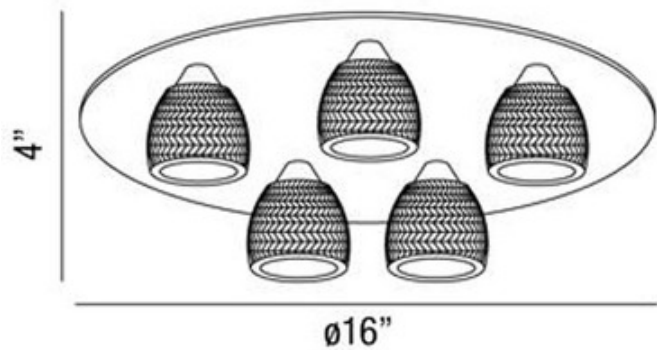

Wave Flushmount

Description:

Wave Flushmount features a clear glass shade with a chrome finish. Five 60-watt, 120 volt JCD G9 base halogen bulb comes included. Dimensions: 16W x 4H.

Shown in: Chrome / Clear

List Price: \$235.00
 Our Price: \$188.00

Shade Color: Clear
 Body Finish: Chrome
 Lamp: 5 x JCD/G9/60W/120V Halogen
 Wattage: 300W
 Dimmer: Incandescent
 Dimensions: 4"H x 16"W

Product Number: EUF 130679			
Company:		Fixture Type:	Date: Feb 22, 2018
Project:		Approved By:	