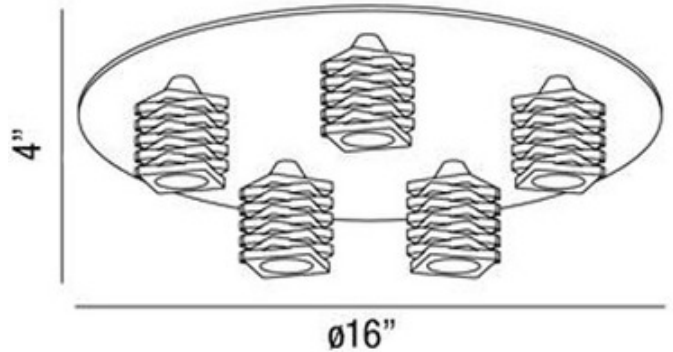

BRAND

Eurofase

DESCRIPTION

Lenza Flushmount features a clear glass shade with a chrome finish. Five 60-watt, 120 volt JCD G9 base halogen bulbs come included. Dimensions: 16W x 4H.

SHADE COLOR	Clear
BODY FINISH	Chrome
WATTAGE	300W
DIMMER	Standard 120V
DIMENSIONS	16"W x 4"H
BULB INCLUDED	
LAMP	5 x JCD/G9/60W/120V Halogen