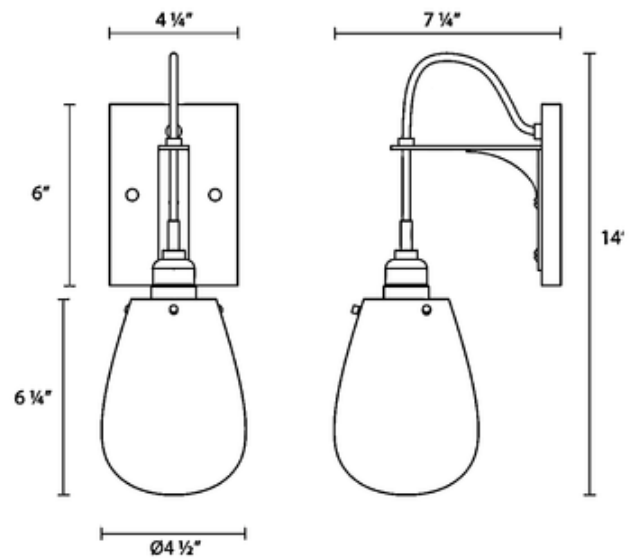

COMPANY

PROJECT

FIXTURE TYPE

APPROVED BY

DATE