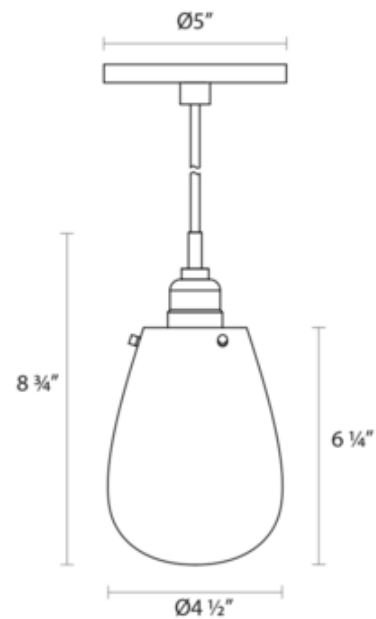

COMPANY

PROJECT

FIXTURE TYPE

APPROVED BY

DATE