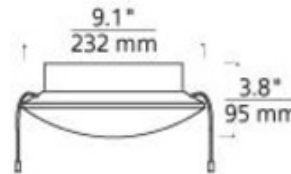

# Kable Lite 300W 24V Surface Magnetic Transformer

**Description:**

The Kable Lite 300 Watt 24 Volt Magnetic Surface Mount Transformer is a single feed transformer which converts standard 120 volt line voltage to 24 volts to provide the necessary voltage for powering a Kable Lite low-voltage lighting system. Finish available in Satin Nickel, Antique Bronze, Chrome, Black or White. Black and White finishes have Chrome feeds. It can power lamps totaling up to 300 watts. The transformer is concealed inside a decorative housing with a fast acting secondary circuit breaker that will safely turn the system off when a short occur. Once the short has been removed the unit can be reset by simply flipping the wall switch off and back on. ETL listed. 9.1 inch width x 3.8 inch height. The shortest rigid standoff that can be used with this surface transformer is the 5 inch rigid post standoff, sold separately. For use with Tech Lighting 24 volt halogen pendants or heads, sold separately.

Shown in: White

**List Price:** \$587.50  
**Our Price:** \$470.00

**Shade Color:** N/A  
**Body Finish:** White  
**Lamp:** N/A  
**Wattage:** N/A  
**Dimmer:** Low Voltage Magnetic  
**Dimensions:** 3.8"H x 9.1"W