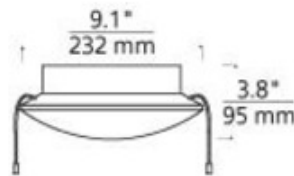

Kable Lite 300W 12V Surface Mount Magnetic Transformer

Description:

300 watt 12 volt surface mount transformers mounts to a standard 4 inch junction box with round plaster ring (provided by electrician). Debuzzing dimming coil included in canopy. Includes 24 inch softwire feeds. Finish in Chrome, Satin Nickel, Black or White. Black and White finishes have Chrome feeds. Antique Bronze finish available for wall monorail application. Dimmable with low voltage magnetic dimmer. 9.1 inch diameter x 3.8 inches high.

Shown in: White

List Price: \$575.00
 Our Price: \$460.00

Shade Color: N/A
 Body Finish: White
 Lamp: N/A
 Wattage: N/A
 Dimmer: Low Voltage Magnetic
 Dimensions: 3.8"H x 9.1"W

Product Number: TLG13119			
Company:		Fixture Type:	Date: Feb 20, 2018
Project:		Approved By:	