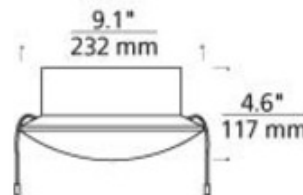

Kable Lite 600W 24V Surface Mount Magnetic Transformer

Description:

600 watt 24 volt surface mount transformers mount to a standard 4 inch junction box with round plaster ring (provided by electrician). Debuzzing dimming coil included in canopy. Includes 24 inch softwire feeds. Finish in Chrome, Satin Nickel, Black or White. Black and White finishes have Chrome feeds. Antique Bronze finish available for wall monorail application. Dimmable with low voltage magnetic dimmer. 9.1 inch diameter x 4.6 inches high.

Shown in: White

List Price: \$1050.00
Our Price: \$840.00

Shade Color: N/A
Body Finish: White
Lamp: N/A
Wattage: N/A
Dimmer: Low Voltage Magnetic
Dimensions: 4.6"H x 9.1"W

Product Number: TLG13131			
Company:		Fixture Type:	Date: Feb 24, 2018
Project:		Approved By:	