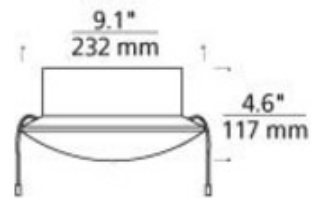

**BRAND**

Visual Comfort Modern

**DESCRIPTION**

600 watt 12 volt dual feed surface mount transformers mount to a standard 4 inch junction box with round plaster ring(provided by electrician). Debuzzing dimming coil included in canopy. Includes 24 inch softwire feeds and isolating connectors. Finish in Satin Nickel, Black or White. Black and White finishes have Chrome feeds. Dimmable with low voltage magnetic dimmer. 9.1 inch diameter x 4.6 inches high.

SHADE COLOR	N/A
BODY FINISH	White
WATTAGE	N/A
DIMMER	Low Voltage Magnetic
DIMENSIONS	9.1"W x 4.6"H
LAMP	N/A

SPEC # TLG13138

COMPANY	PROJECT	FIXTURE TYPE	APPROVED BY	DATE