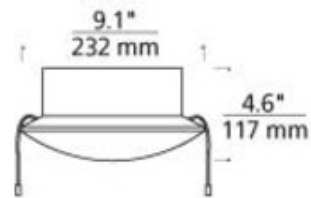

**BRAND**

Visual Comfort Modern

**DESCRIPTION**

600 watt 12 volt dual feed surface mount transformers mount to a standard 4 inch junction box with round plaster ring(provided by electrician). Debuzzing dimming coil included in canopy. Includes 24 inch softwire feeds and isolating connectors. Finish in Satin Nickel, Black or White. Black and White finishes have Chrome feeds. Dimmable with low voltage magnetic dimmer. 9.1 inch diameter x 4.6 inches high.

|                    |                      |
|--------------------|----------------------|
| <b>SHADE COLOR</b> | N/A                  |
| <b>BODY FINISH</b> | White                |
| <b>WATTAGE</b>     | N/A                  |
| <b>DIMMER</b>      | Low Voltage Magnetic |
| <b>DIMENSIONS</b>  | 9.1"W x 4.6"H        |
| <b>LAMP</b>        | N/A                  |