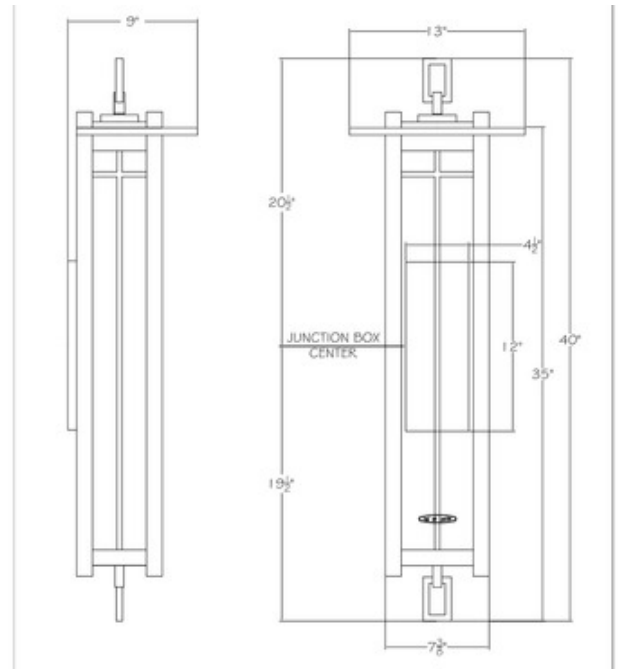

**BRAND** Fine Art Handcrafted Lighting

**DESCRIPTION**

401681 Capistrano Outdoor Coupe features a porcelain shade in a patina bronze finish. Four 60-watt, 120 volt B10 candelabra base incandescent bulb is required, but not included. Dimensions: 13W x 40H x 9D.

<b>SHADE COLOR</b>	N/A
<b>BODY FINISH</b>	Bronze
<b>WATTAGE</b>	240W
<b>DIMMER</b>	N/A
<b>DIMENSIONS</b>	13"W x 40"H
<b>BULB NOT INCLUDED</b>	
<b>LAMP</b>	4 x B10/Candelabra (E12)/60W/120V Incandescent 4 x B10/Candelabra (E12)/120V LED

**SPEC #** FAL131742

COMPANY	PROJECT	FIXTURE TYPE	APPROVED BY	DATE