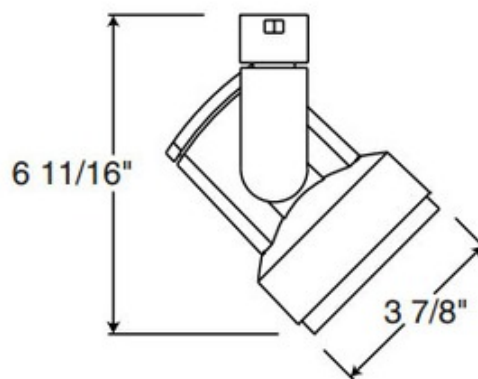

BRAND

Juno Lighting

DESCRIPTION

T844 PAR20 Cylindra Series Track Fixture feature a die cast aluminum housing with 360 degree horizontal rotation and 105 degree vertical aiming capability. Medium base porcelain socket. On-off switch included. Finish available in White, Silver or Black. One 35-50 watt, 120 volt PAR20 medium base bulb is required, but not included. Halogen dimmable with a standard incandescent dimmer. Consult bulb manufacturer for dimmer compatibility when using LED bulb option. Includes accessory holder and accommodates up to two accessories simultaneously. UL listed. For use with Juno Lighting Trac-Lites, Trac Master 1-circuit and Trac-Master 2-circuit 120 volt line voltage track systems.

SHADE COLOR	N/A
BODY FINISH	White
WATTAGE	50W
DIMMER	Dimmable
DIMENSIONS	3.9"W x 6.7"H
BULB NOT INCLUDED	
LAMP	1 x PAR20/Medium (E26)/50W/120V Halogen 1 x PAR20/Medium (E26)/120V LED

SPEC # JUN131782

COMPANY	PROJECT	FIXTURE TYPE	APPROVED BY	DATE