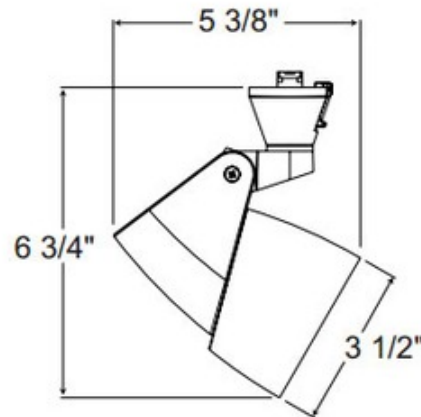

# T852 PAR20 Facet Track Fixture 120V

**Description:**

T852 Facet PAR20 Trac Master Line Voltage Lamp Holder features die-cast aluminum construction and is available in Black, White or Silver finish. Features 360 degree horizontal rotation with 90 degree vertical aiming capability. One 35-50 watt 120 volt PAR20 halogen lamp not included. For use with Trac Master 1-circuit and 2-circuit track. Features pull up contact to up position for two circuit application. UL listed.

Shown in: White

**List Price:** \$108.78  
**Our Price:** \$65.27

**Shade Color:** N/A  
**Body Finish:** White  
**Lamp:** 1 x PAR20/Medium (E26)/50W/120V Halogen  
 1 x PAR20/Medium (E26)/120V LED  
**Wattage:** 50W  
**Dimmer:** Incandescent  
**Dimensions:** 6.75"H x 3.5"W