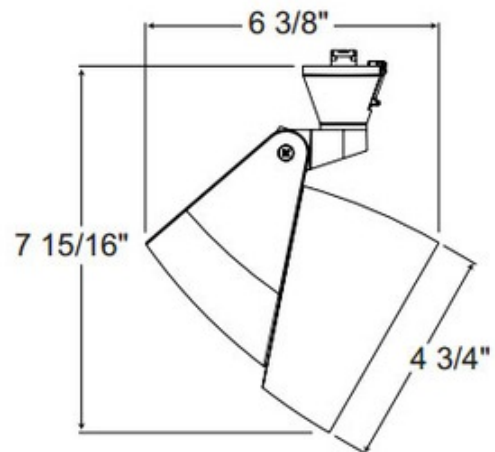

**BRAND**

Juno Lighting

**DESCRIPTION**

T853 Facet PAR30 Trac Master Line Voltage Lamp Holder features die-cast aluminum construction and is available in Black or White finish. Features 360 degree horizontal rotation with 90 degree vertical aiming capability. One 35-75 watt 120 volt PAR30 halogen lamp not included. For use with Trac-Lites 1-circuit or Trac Master 1-circuit and 2-circuit track. Features pull up contact to up position for two circuit application. UL listed.

<b>SHADE COLOR</b>	N/A
<b>BODY FINISH</b>	White
<b>WATTAGE</b>	75W
<b>DIMMER</b>	Standard 120V
<b>DIMENSIONS</b>	4.75"W x 7.9"H
<b>BULB NOT INCLUDED</b>	
<b>LAMP</b>	1 x PAR30/Medium (E26)/75W/120V Halogen 1 x PAR30S/Medium (E26)/120V LED