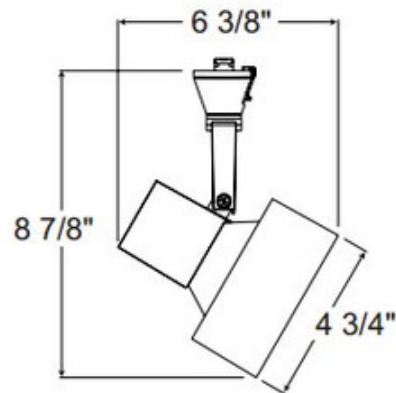

**BRAND**

Juno Lighting

**DESCRIPTION**

T893 PAR Cubix Line Voltage Track Fixture constructed of die-cast aluminum features two different geometric forms; the ring and the cube. Finish available in White, Silver or Black. Features 360 degree horizontal rotation with 90 degree vertical aiming capability. Features pull up contact to up position for two circuit application. One 75 watt, 120 volt PAR30 medium base bulb is required, but not included. Halogen dimmable with a standard incandescent dimmer. Consult bulb manufacturer for dimmer compatibility when using LED bulb option. UL listed. Compatible with Juno Lighting Trac-Lites, Trac Master 1-circuit and Trac-Master 2-circuit 120 volt line voltage track systems.

<b>SHADE COLOR</b>	N/A
<b>BODY FINISH</b>	White
<b>WATTAGE</b>	75W
<b>DIMMER</b>	Standard 120V
<b>DIMENSIONS</b>	4.75"W x 8.9"H
<b>BULB NOT INCLUDED</b>	
<b>LAMP</b>	1 x PAR30/Medium (E26)/75W/120V Halogen 1 x PAR30L/Medium (E26)/120V LED