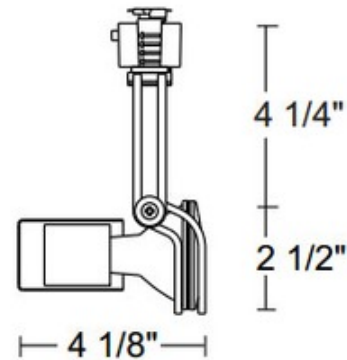

**BRAND**

Juno Lighting

**DESCRIPTION**

T433 Wireform PAR20 Wireform Track Fixture features square steel wire construction and is available in White finish with White adjusting buttons, Black finish with both Black and Red adjusting buttons, Silver finish with Black adjusting buttons, or Satin Chrome with Black adjusting buttons. 90 degree vertical aiming capability and 358 degree rotation with two locking screws provided. One 35-50 watt, 120 volt PAR20 halogen bulb or LED equivalent is required, but not included. Halogen dimmable with standard incandescent dimmer. Consult bulb manufacturer for dimmer compatibility when using LED equivalent. Features pull up contact to up position for two circuit application. UL listed. Compatible with Juno Light Trac-Lites 1-circuit and Trac Master 1-circuit and 2-circuit track 120 volt line voltage track systems. Features pull up contact to up position for two circuit application.

<b>SHADE COLOR</b>	N/A
<b>BODY FINISH</b>	White
<b>WATTAGE</b>	50W
<b>DIMMER</b>	Standard 120V
<b>DIMENSIONS</b>	2.5"W x 6.75"H
<b>BULB NOT INCLUDED</b>	
<b>LAMP</b>	1 x PAR20/Medium (E26)/50W/120V Halogen