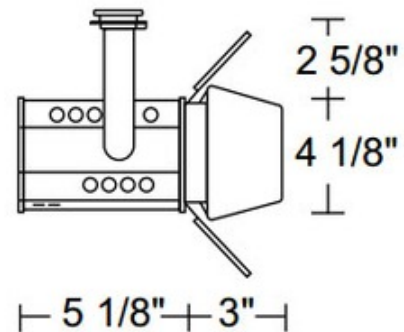

BRAND

Juno Lighting

DESCRIPTION

T290 Theatrical MR16 Trac Master Low Voltage Lamp Holder designed for applications requiring controlled light, higher intensities and wattages. Finish in Black with Black barn doors. 90 degree vertical aiming capability and 358 degree rotation with one locking knob provided. One 20-75 watt 12 volt MR16 halogen lamp not included. For use with Trac Master 1-circuit and 2-circuit track. Features pull up contact to up position for two circuit application. Requires T537 or T538 12 volt solid state electronic transformer, sold separately. UL listed.

SHADE COLOR	N/A
BODY FINISH	Black
WATTAGE	75W
DIMMER	Dimmable
DIMENSIONS	6.75"W x 8.1"H
BULB NOT INCLUDED	
LAMP	1 x MR16/GU5.3 (bipin)/75W/12V Halogen 1 x MR16/GU5.3 (bipin)/12V LED

SPEC # JUN132081

COMPANY	PROJECT	FIXTURE TYPE	APPROVED BY	DATE