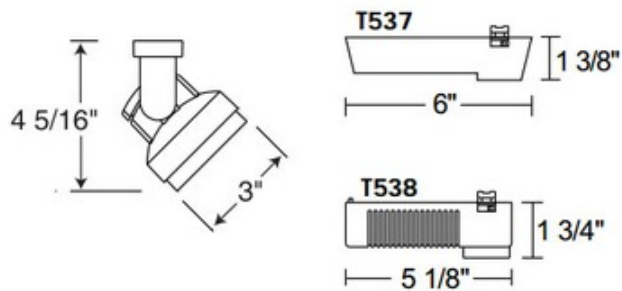

Product Number: JUN132102			
Company:		Fixture Type:	Date: Feb 20, 2018
Project:		Approved By:	

#1000LP-CYLT841-003XX-XXWH

Fax: (773) 883-6131

Phone: 866-954-4489

Address: 1718 W. Fullerton Ave. Chicago IL 60614

www.Lightology.com