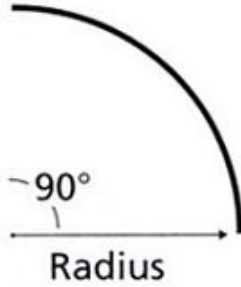

T-Trak Pre bent 90 Degree Curve Track

Description:

Pre-bent 90 degree curve T-Trak. Horizontal 90 degree curves are sold by the radius or the distance from the center of a circle to the outside edge. Join four 90 degree curves to create a circle with a diameter (overall width) equal to twice the specified radius. Finish in Satin Nickel or White. ETL listed. Available in 36, 48 or 60 degree radius.