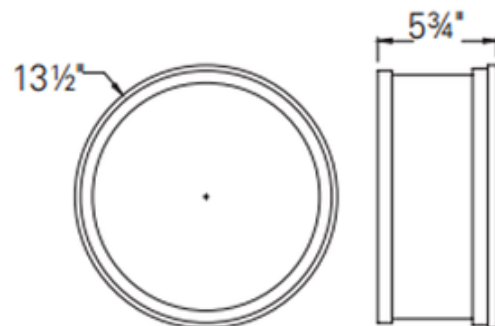

**BRAND**

CSL

**DESCRIPTION**

Gravity XL Wall or Ceiling Mount is made of chrome plated steel in Brushed Chrome finish with an opal glass inner diffuser and clear acrylic outer cylinder. General light distribution. Requires two 18 watt 120 volt triple tube T4 G24q-3/1 compact fluorescent bulbs not included. Also available in a one 18 watt, one 26 watt, or two 26 watt bulb version. Dimensions: 13.5 inch diameter x 5.75 inch height. UL listed for damp location.

<b>SHADE COLOR</b>	Clear
<b>BODY FINISH</b>	Brushed Chrome
<b>WATTAGE</b>	36W
<b>DIMMER</b>	Not Dimmable
<b>DIMENSIONS</b>	13.5"W x 4"H
<b>BULB NOT INCLUDED</b>	
<b>LAMP</b>	2 x T4/G24q-3/18W/120V Compact Fluorescent