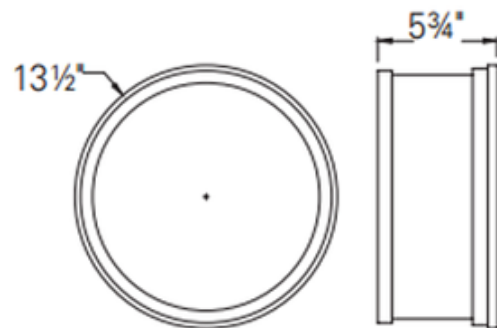

**BRAND**

CSL

**DESCRIPTION**

Gravity XL Wall or Ceiling Mount is made of chrome plated steel in Brushed Chrome finish with an opal glass inner diffuser and clear acrylic outer cylinder. General light distribution. Requires two 26 watt 120 volt triple tube T4 G24q-3/1 compact fluorescent bulbs not included. Also available in a one 18 watt, one 26 watt, or two 18 watt bulb version. Dimensions: 13.5 inch diameter x 5.75 inch height. UL listed for damp location.

<b>SHADE COLOR</b>	Clear
<b>BODY FINISH</b>	Brushed Chrome
<b>WATTAGE</b>	52W
<b>DIMMER</b>	Not Dimmable
<b>DIMENSIONS</b>	13.5"W x 4"H
<b>BULB NOT INCLUDED</b>	
<b>LAMP</b>	2 x T4/G24q-3/26W/120V Compact Fluorescent