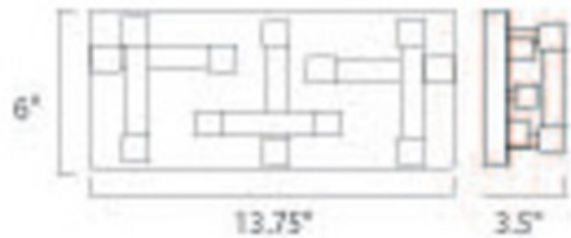

Technical Information

LUMINOUS FLUX	1440 lumens
LUMENS/WATT	960.00

SPEC # ET2132307

COMPANY	PROJECT	FIXTURE TYPE	APPROVED BY	DATE