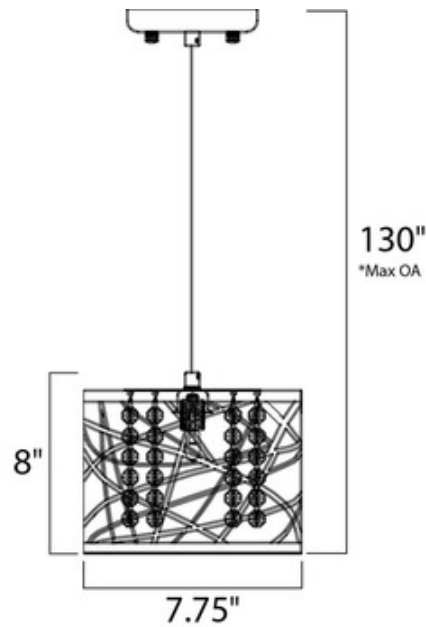

**BRAND**

Et2

**DESCRIPTION**

Legendary meets contemporary with the Inca Mini Pendant. Reminiscent of the mythical tales of Incan treasures, the fixtures offer brilliantly shining crystal enclosed within a precision laser-cut sheath that cannot be duplicated. The glow of the light from within casts a beautifully radiant shine that adorns the outer permeable layer. Note: Only LED included option is Title 24 (J8).

Shown in: Bronze

<b>SHADE COLOR</b>	N/A
<b>BODY FINISH</b>	Bronze
<b>WATTAGE</b>	7W
<b>DIMMER</b>	Standard 120V
<b>DIMENSIONS</b>	130"L x 7.75"W x 8"H
<b>BULB INCLUDED</b>	
<b>LAMP</b>	1 x JCD/G9/7W/120V LED

*Technical Information*

<b>PRODUCT DIMENSIONS</b>	Min/Max Overall Height: 18" – 125"
---------------------------	------------------------------------

**SPEC #** ET2132328

\*max overall height

COMPANY	PROJECT	FIXTURE TYPE	APPROVED BY	DATE