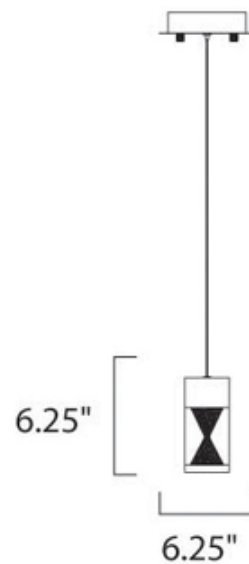

BRAND

Et2

DESCRIPTION

Tyme Mini Pendant features a clear glass acrylic shade and a polished chrome finish. One 3-watt, 120 volt LED module comes included. Dry Rated. Dimensions: 6.25W x 6.25H.

SHADE COLOR	Clear
BODY FINISH	Polished Chrome
WATTAGE	3W
DIMMER	Not Dimmable
DIMENSIONS	6.25"W x 6.25"H
BULB INCLUDED	
LAMP	1 x LED/3W/120V LED

Technical Information

LUMINOUS FLUX	240 lumens
LUMENS/WATT	80.00

SPEC # ET2132389

COMPANY

PROJECT

FIXTURE TYPE

APPROVED BY

DATE