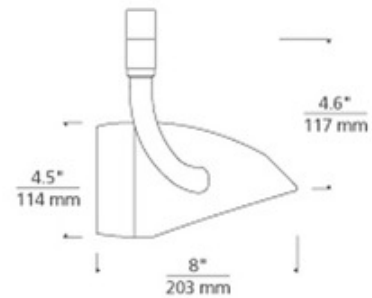

BRAND Visual Comfort Modern

DESCRIPTION

Organic shaped die-cast aluminum head pivots vertically 180 degrees, rotates horizontally 350 degrees. Features vertical and horizontal locking mechanisms and decorative lens ring. Finish in Satin Nickel or White with included lens ring in Amber, Cobalt, Frost or Solid metal. Requires one 120 volt PAR30S short neck medium base incandescent up to 75 watts, not included. Holds up to two lenses or louvers, sold separately. ETL listed. For use on T-Trak line voltage track system. 4.5W x 4.6H x 8L.

SHADE COLOR	N/A
BODY FINISH	Satin Nickel/ Amber
WATTAGE	75W
DIMMER	Standard 120V
DIMENSIONS	8"L x 4.5"W x 4.6"H
BULB NOT INCLUDED	
LAMP	1 x PAR30/Medium (E26)/75W/120V Halogen

SPEC # TLG13239

COMPANY	PROJECT	FIXTURE TYPE	APPROVED BY	DATE