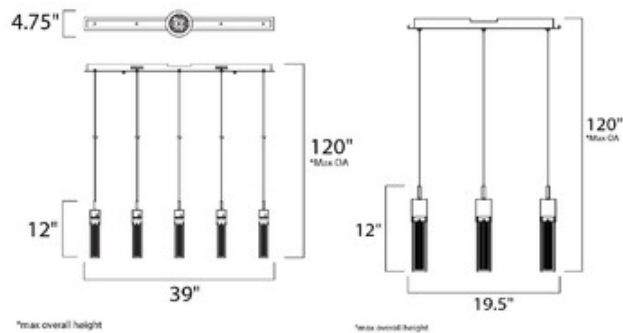

Technical Information

Luminous Flux: 3900 lumens
Lumens/Watt: 520.00
Lamp Color: 2900 K

Fax: (773) 883-6131

Phone: 866-954-4489

Address: 1718 W. Fullerton Ave. Chicago IL 60614

www.Lightology.com

Product Number: ET2 132403			
Company:		Fixture Type:	Date: Feb 24, 2018
Project:		Approved By: