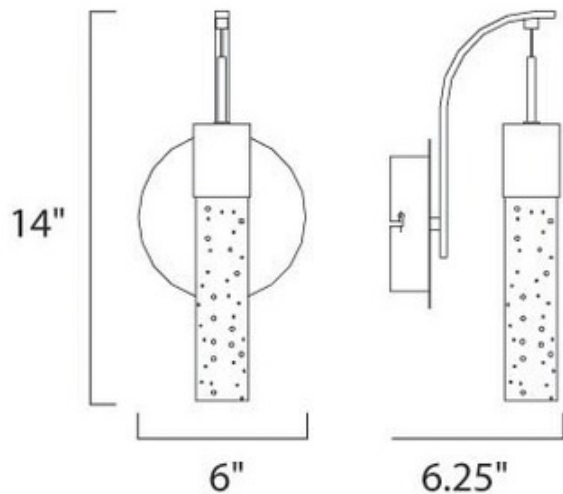

BRAND

Et2

DESCRIPTION

Fizz IV Wall Sconce features an etched bubble glass shade with a polished chrome finish. One 7.5-watt, 120 volt LED lamp comes included. Dry Rated. Lamp temperature is 3300K. Dimensions: 6W x 14H x 6.25D.Â

Shown in: Polished Chrome / Clear

SHADE COLOR	Clear
BODY FINISH	Polished Chrome
WATTAGE	7.5W
DIMMER	Low Voltage Electronic
DIMENSIONS	6"W x 14"H x 6.25"D
INTEGRATED LED MODULE	
LAMP	1 x LED/7.5W/120V LED

Technical Information

LUMINOUS FLUX	246 lumens
LUMENS/WATT	32.80
LAMP COLOR	3300K

SPEC # ET2132408

COMPANY

PROJECT

FIXTURE TYPE

APPROVED BY

DATE
