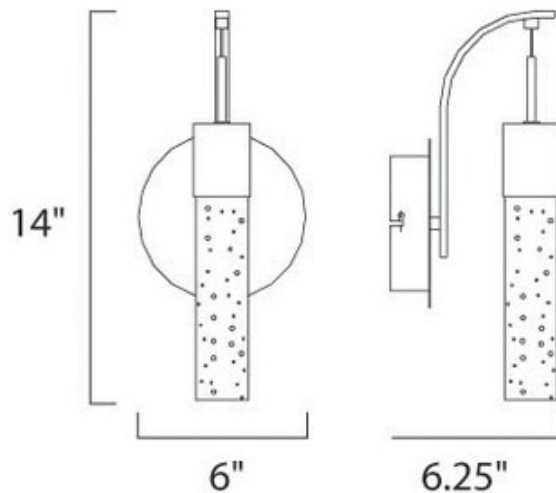

Fizz IV Wall Sconce

Description:

Fizz IV Wall Sconce features an etched bubble glass shade with a polished chrome finish. One 7.5-watt, 120 volt LED lamp comes included. Dry Rated. Lamp temperature is 3300K. Dimensions: 6W x 14H x 6.25D.Â

Shown in: Polished Chrome / Clear

List Price: \$172.50
 Our Price: \$138.00

Shade Color: Clear
 Body Finish: Polished Chrome
 Lamp: 1 x LED/7.5W/120V LED
 Wattage: 7.5W
 Dimmer: Low Voltage Electronic
 Dimensions: 14"H x 6"W x 6.25"D

Technical Information
 Luminous Flux: 246 lumens
 Lumens/Watt: 32.80
 Lamp Color: 3300 K

Product Number: ET2132408			
Company:		Fixture Type:	Date: Feb 20, 2018
Project:		Approved By:	

#0522WS-FIZZIV-006L1-CLPC