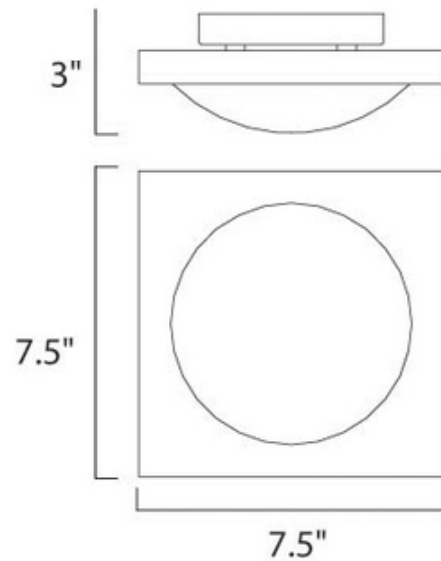

Technical Information

LUMINOUS FLUX	370 lumens
LUMENS/WATT	74.00

SPEC # ET2132433

COMPANY	PROJECT	FIXTURE TYPE	APPROVED BY	DATE