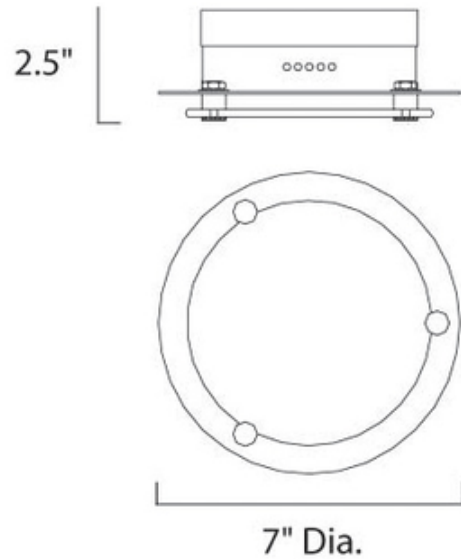

Technical Information

LUMINOUS FLUX	370 lumens
LUMENS/WATT	74.00

SPEC # ET2132436

COMPANY	PROJECT	FIXTURE TYPE	APPROVED BY	DATE