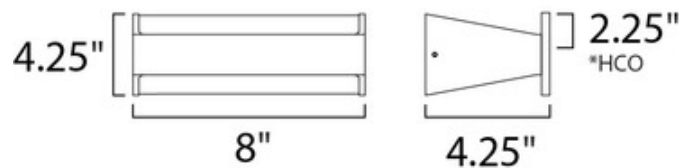

Technical Information

LUMINOUS FLUX	450 lumens
LUMENS/WATT	150.00

SPEC # ET2132441

*height from center of outlet to the top of the fixture

COMPANY	PROJECT	FIXTURE TYPE	APPROVED BY	DATE