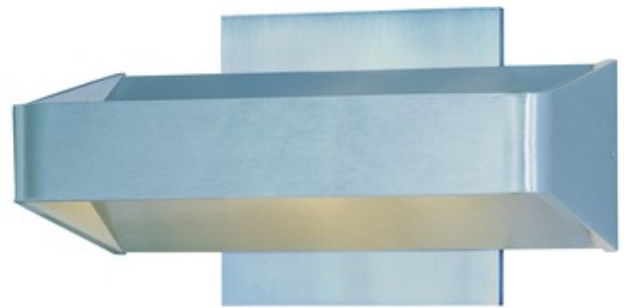

BRAND

Et2

DESCRIPTION

E41304 Alumilux Wall Mount features an aluminum frame with a Satin Aluminum finish. Small: Two 3 watt, 120 volt 3000K LED modules are included, 320 lumens, 80 CRI. 8 inch width x 4.5 inch height x 4.25 inch depth.

SHADE COLOR	N/A
BODY FINISH	Satin Aluminum
WATTAGE	6W
DIMMER	Not Dimmable
DIMENSIONS	8"W x 4.5"H x 4.25"D
INTEGRATED LED MODULE	
LAMP	2 x LED/3W/120V LED

Technical Information

LUMINOUS FLUX	450 lumens
LUMENS/WATT	150.00