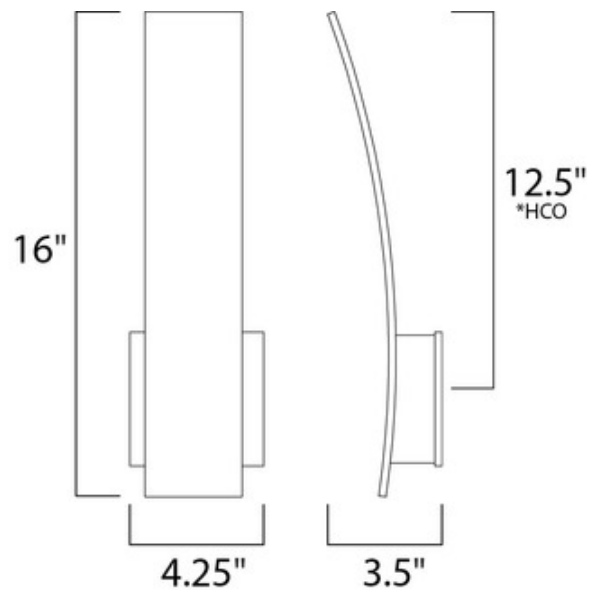

BRAND

Et2

DESCRIPTION

The Alumilux Prime 120V Outdoor Wall Sconce features a sleek, curved Aluminum panel offering LED backlighting to brighten up any indoor or outdoor space.

Shown in: Satin Aluminum

SHADE COLOR	N/A
BODY FINISH	Satin Aluminum
WATTAGE	5W
DIMMER	Low Voltage Electronic
DIMENSIONS	4.25"W x 16"H x 3.5"D
INTEGRATED LED MODULE	
LAMP	1 x LED/5W/120V LED

Technical Information

LUMINOUS FLUX	259 lumens
LUMENS/WATT	51.80
LAMP COLOR	3000K
COLOR RENDERING	90 CRI

SPEC # ET2132443

*height from center of outlet to the top of the fixture

COMPANY	PROJECT	FIXTURE TYPE	APPROVED BY	DATE