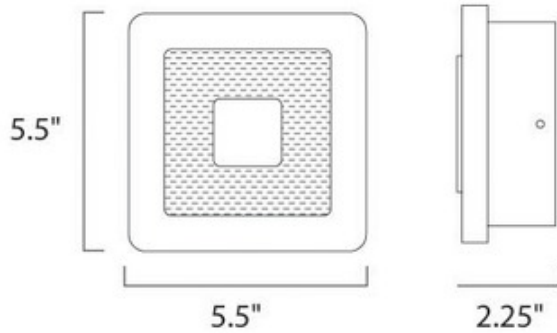

Product Number: ET2132451			
Company:		Fixture Type:	Date: Feb 22, 2018
Project:		Approved By:	

#0522WM-ALUMILX-005L1-FRSA

Fax: (773) 883-6131

Phone: 866-954-4489

Address: 1718 W. Fullerton Ave. Chicago IL 60614

www.Lightology.com