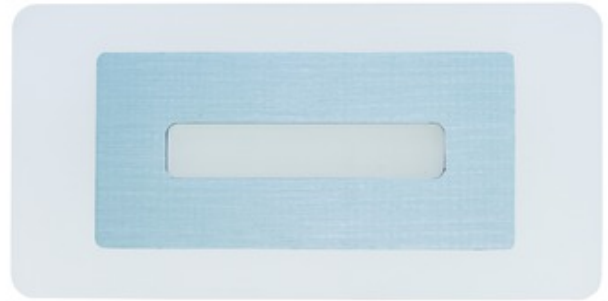

BRAND

Et2

DESCRIPTION

E41317 Allumilux Wall Mount features an frosted colored frame available in a satin aluminum finish. Four 1-watt, 120 volt LED modules come included. Dry rated. Dimensions: 2.5W x 4.75H x 9.5L.

SHADE COLOR	Frosted
BODY FINISH	Satin Aluminum
WATTAGE	4W
DIMMER	N/A
DIMENSIONS	9.5"L x 2.5"W x 4.75"H
BULB INCLUDED	
LAMP	4 x LED/1W/120V LED

Technical Information

LUMINOUS FLUX	320 lumens
LUMENS/WATT	320.00