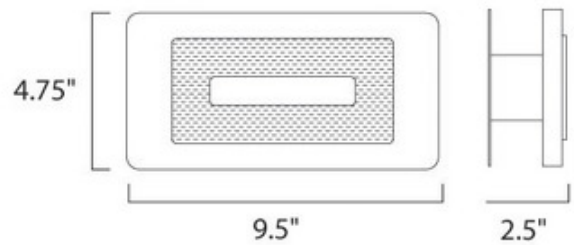

Technical Information

LUMINOUS FLUX	320 lumens
LUMENS/WATT	320.00

SPEC # ET2132452

COMPANY	PROJECT	FIXTURE TYPE	APPROVED BY	DATE