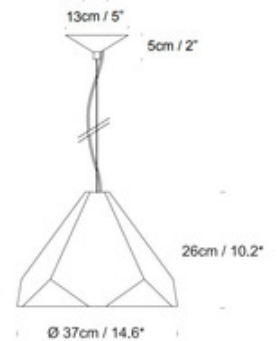

<b>SHADE COLOR</b>	White
<b>BODY FINISH</b>	Concrete
<b>WATTAGE</b>	10W
<b>DIMMER</b>	Standard 120V
<b>DIMENSIONS</b>	7.5"W x 10.5"H
<b>BULB NOT INCLUDED</b>	
<b>LAMP</b>	1 x MR16/GU10/10W/120V LED

*Technical Information*

<b>PRODUCT DIMENSIONS</b>	Cable Length: 157.5"
---------------------------	----------------------

<b>SPEC #</b>	INN132453
---------------	-----------

Ceiling bracket hole centres 9cm / 3.5"

Ceiling bracket hole centres 9cm / 3.5"