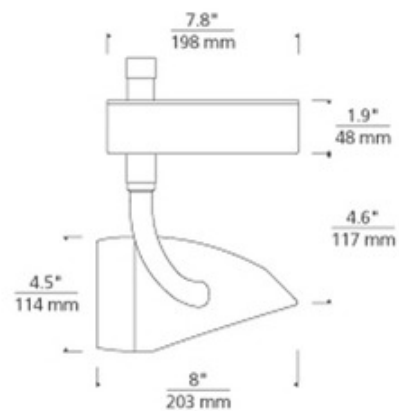

BRAND Visual Comfort Modern

DESCRIPTION

Organic shaped die-cast aluminum head pivots vertically 180 degrees and rotates horizontally 350 degrees. Features vertical and horizontal locking mechanisms and glass lens ring. Satin Nickel or White finish with included Amber, Cobalt, Frost or Solid metal lens ring. Includes energy-savings electronic ballast in slim aluminum die-cast housing. Input voltage 120V 50/60 hertz, THD less than 10 percent. Requires one 120 Volt ceramic metal halide PAR30L long neck medium base lamp up to 39 watts, not included. Holds up to two PAR30 size lenses or louvers, sold separately. ETL listed. For use on T-Trak line voltage track system. 4.5W x 6.5H x 8L.

SHADE COLOR	N/A
BODY FINISH	Satin Nickel/ Amber
WATTAGE	39W
DIMMER	Not Dimmable
DIMENSIONS	8"L x 4.5"W x 6.5"H
BULB NOT INCLUDED	
LAMP	PAR30L/Medium (E26)/39W/120V Halogen 1 x PAR30L/Medium (E26)/120V LED