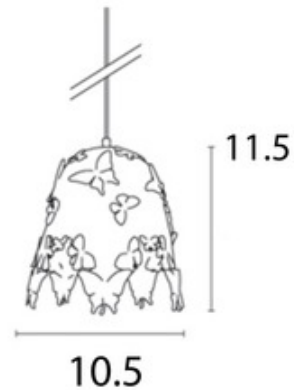

BRAND

Innermost

DESCRIPTION

Delight Pendant features a synthetic felt material available in a Natura White color option. One 15-watt, 120 volt medium base compact fluorescent bulb is required, but not included. Dimensions: 10.5W x 11.5H.

SHADE COLOR	Natural White
BODY FINISH	N/A
WATTAGE	15W
DIMMER	Not Dimmable
DIMENSIONS	10.5"W x 11.5"H
BULB NOT INCLUDED	
LAMP	1 x CF/Medium (E26)/15W/120V Compact Fluorescent

SPEC # INN132547

COMPANY	PROJECT	FIXTURE TYPE	APPROVED BY	DATE