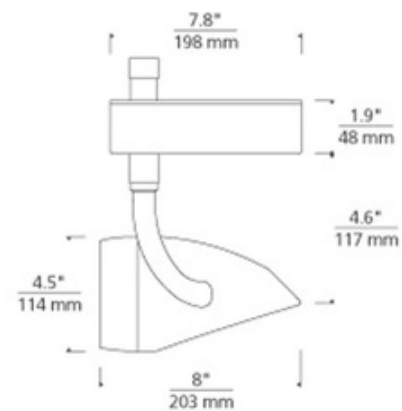

BRAND Visual Comfort Modern

DESCRIPTION

Organic shaped die-cast aluminum head pivots vertically 180 degrees and rotates horizontally 350 degrees. Features vertical and horizontal locking mechanisms and glass lens ring. 45 degree beam spread option with specular reflector. Satin Nickel or White finish with included Amber, Cobalt, Frost or Solid metal lens ring. Includes energy-savings electronic ballast in slim aluminum die-cast housing. Input voltage 120V 50/60 hertz, THD less than 10 percent. Requires one 120 Volt ceramic metal halide T4.5 lamp with G8.5 base up to 20 watts, not included. Holds up to two PAR30 size lenses or louvers, sold separately. ETL listed. For use on T-Trak line voltage track system. 4.5W x 6.5H x 8L.

SHADE COLOR	N/A
BODY FINISH	Satin Nickel/ Amber
WATTAGE	20W
DIMMER	Not Dimmable
DIMENSIONS	8"L x 4.5"W x 6.5"H
BULB NOT INCLUDED	
LAMP	T4.5/G8.5/20W/120V High Intensity Discharge

SPEC # TLG13311

COMPANY	PROJECT	FIXTURE TYPE	APPROVED BY	DATE