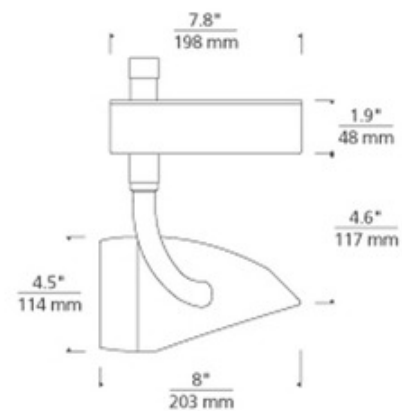

BRAND

Visual Comfort Modern

DESCRIPTION

Organic shaped die-cast aluminum head pivots vertically 180 degrees and rotates horizontally 350 degrees. Features vertical and horizontal locking mechanisms and glass lens ring. 45 degree beam spread option with specular reflector. Satin Nickel or White finish with included Amber, Cobalt, Frost or Solid metal lens ring. Includes energy-savings electronic ballast in slim aluminum die-cast housing. Input voltage 120V 50/60 hertz, THD less than 10 percent. Requires one 120 Volt ceramic metal halide T4.5 lamp with G8.5 base up to 70 watts, not included. Holds up to two PAR30 size lenses or louvers, sold separately. ETL listed. For use on T-Trak line voltage track system. 4.5W x 6.5H x 8L.

SHADE COLOR	N/A
BODY FINISH	Satin Nickel/ Amber
WATTAGE	70W
DIMMER	Not Dimmable
DIMENSIONS	8"L x 4.5"W x 6.5"H
BULB NOT INCLUDED	
LAMP	T4.5/G8.5/70W/120V High Intensity Discharge

SPEC # TLG13327

COMPANY	PROJECT	FIXTURE TYPE	APPROVED BY	DATE