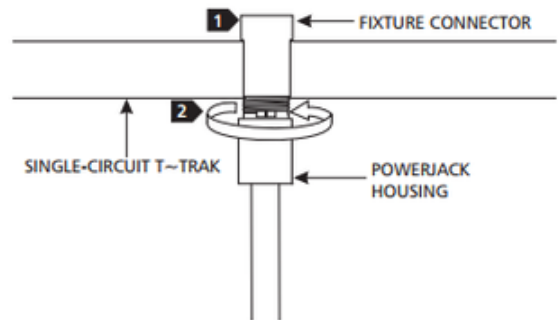

BRAND

Visual Comfort Modern

DESCRIPTION

T-Trak Single Circuit Fixture Connector connects any line voltage T-Trak head or pendant, sold separately, to T-Trak system. Finish in Satin Nickel. ETL listed.

SHADE COLOR	N/A
BODY FINISH	Satin Nickel
WATTAGE	N/A
DIMMER	N/A
DIMENSIONS	2.5"H
LAMP	N/A

SPEC # TLG13343

COMPANY	PROJECT	FIXTURE TYPE	APPROVED BY	DATE