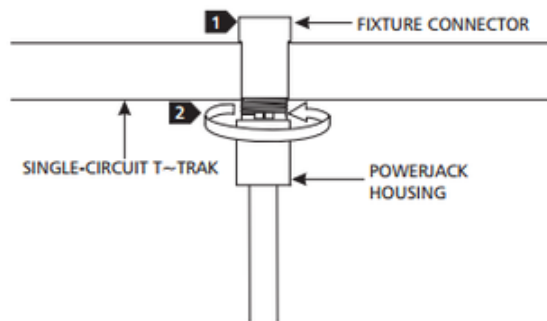

T-Trak 1-Circuit Fixture Connector

Description:

T-Trak Single Circuit Fixture Connector connects any line voltage T-Trak head or pendant, sold separately, to T-Trak system. Finish in Satin Nickel. ETL listed.

Shown in: Satin Nickel

List Price: $25.00
Our Price: $20.00

Shade Color: N/A
Body Finish: Satin Nickel
Lamp: N/A
Wattage: N/A
Dimmer: N/A
Dimensions: 2.5"H

Product Number: TLG 13343			
Company:		Fixture Type:	Date: Feb 21, 2018
Project:		Approved By:	

#2002TT-PJCONNEC-000XX-XXS

Fax: (773) 883-6131

Phone: 866-954-4489

Address: 1718 W. Fullerton Ave. Chicago IL 60614

www.Lightology.com