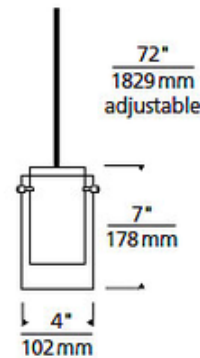

T-Trak 1-Circuit Small Echo Pendant

Description:

T-Trak 1-Circuit Echo Small Pendant features a transparent cylinder shade over a white case glass cylinder. Outer shade available in Amber, Aquamarine, Clear, Smoke or Steel Blue. Finish available in Satin Nickel or White. Includes 120 volt, 60 watt mini candelabra base halogen lamp and one-circuit T-Trak connector. Includes six feet of clear field-cutable suspension cable. ETL listed. 4 inch diameter x 7 inch height x 79 inch length.

Shown in: Satin Nickel / Amber

List Price: \$462.50
 Our Price: \$370.00

Shade Color: Amber
 Body Finish: Satin Nickel
 Lamp: 1 x T4/Minican (E11)/60W/120V Halogen
 Wattage: 60W
 Dimmer: Incandescent
 Dimensions: 79"L x 7"H x 4"W