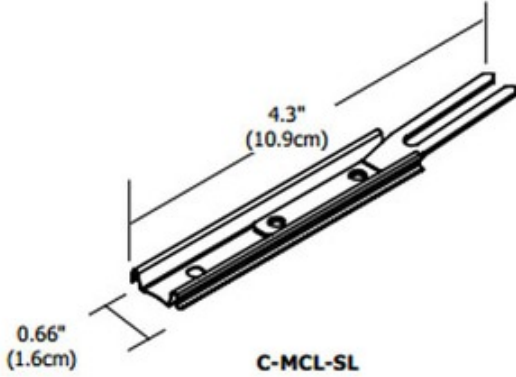

Cirrus Channel Locking Slide Clip

Description:

The Cirrus Channel Locking Slide Clip locks Cirrus Channel in place on ceiling. For use with Edge Lighting Cirrus Channel products.

List Price: \$30.00
 Our Price: \$24.00

Shade Color: N/A
 Body Finish: N/A
 Lamp: N/A
 Wattage: N/A
 Dimmer: N/A
 Dimensions: 4.3"L x 0.7"W

Product Number: EDG 134053			
Company:		Fixture Type:	Date: Feb 19, 2018
Project:		Approved By:	

#1200SC-CHANNEL-002XX-XXXX