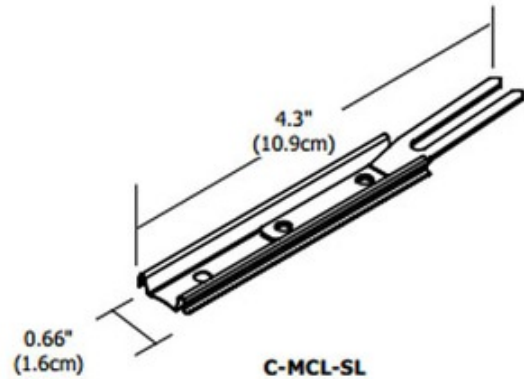

BRAND PureEdge Lighting

DESCRIPTION

The Cirrus Channel Locking Slide Clip locks Cirrus Channel in place on ceiling. For use with Edge Lighting Cirrus Channel products.

SHADE COLOR	N/A
BODY FINISH	N/A
WATTAGE	N/A
DIMMER	N/A
DIMENSIONS	4.3"L x 0.7"W
LAMP	N/A