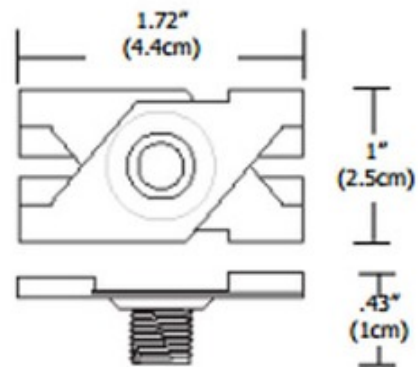

Cirrus Channel Drop Ceiling T Bar Clip

Description:

Cirrus Channel Drop Ceiling T-Bar Clip mounts to Cirrus Channel for installation to a T-Bar grid ceiling. Available in White or Black. To be used with 9/16 and 15/16 inch T-Bar grid in combination with Cirrus Channel products that mount directly to the ceiling.

Shown in: Black

List Price: \$50.00
 Our Price: \$40.00

Shade Color: N/A
 Body Finish: Black
 Lamp: N/A
 Wattage: N/A
 Dimmer: N/A
 Dimensions: 0.4"H x 1.7"W x 1"D

Product Number: EDG 134055			
Company:		Fixture Type:	Date: Feb 18, 2018
Project:		Approved By:	