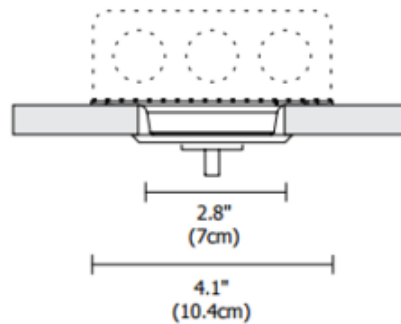

Product Number: EDG 136327			
Company:		Fixture Type:	Date: Feb 18, 2018
Project:		Approved By:	

#1200JB-CIRRURD-000XX-XXSA

Fax: (773) 883-6131

Phone: 866-954-4489

Address: 1718 W. Fullerton Ave. Chicago IL 60614

www.Lightology.com