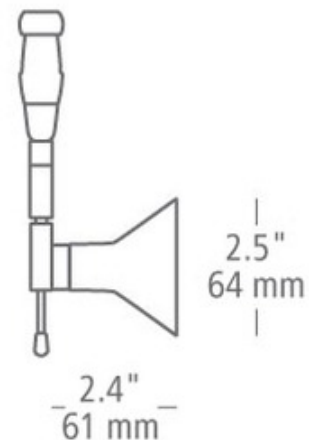

**BRAND**

LBL Lighting

**DESCRIPTION**

Shield Swivel I monopoint fixture features shades in bronze, frosted glass, or anodized aluminum in silver finish. Available in 1, 6, or 12 inch stem lengths. 4 inch round canopy included. One 50 watt max 12 volt MR16 GU5.3 base bulb is required, but not included.

<b>SHADE COLOR</b>	Bronze
<b>BODY FINISH</b>	Bronze
<b>WATTAGE</b>	50W
<b>DIMMER</b>	Low Voltage Electronic
<b>DIMENSIONS</b>	2.4"L x 2.5"W x 6"H
<b>BULB NOT INCLUDED</b>	
<b>LAMP</b>	1 x MR16/GU5.3 (bipin)/50W/12V Halogen 1 x MR16/GU5.3 (bipin)/12V LED