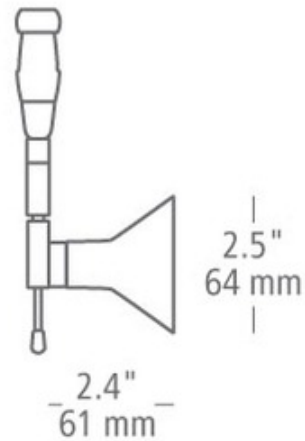

Shield Swivel I Monopoint

Description:

Shield Swivel I monopoint fixture features shades in bronze, frosted borosilicate glass, or anodized aluminum in silver finish. Available in 1, 6, or 12 inch stem lengths. 4 inch round canopy included. One 50 watt, 12 volt, MR16 lamp, included.

Shown in: Bronze / Bronze

List Price: \$238.00
Our Price: \$161.84

Shade Color: Bronze
Body Finish: Bronze
Lamp: 1 x MR16/GU5.3 (bipin)/50W/12V Halogen
 1 x MR16/GU5.3 (bipin)/12V LED
Wattage: 50W
Dimmer: Low Voltage Electronic
Dimensions: 2.4"L x 6"H x 2.5"W