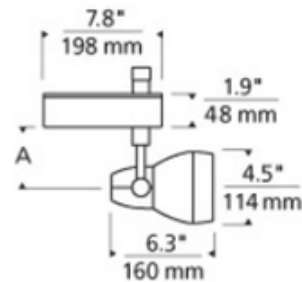

BRAND

Visual Comfort Modern

DESCRIPTION

T-Trak OM ceramic metal halide head pivots vertically 180 and rotates horizontally 350. 15 beam spread with secular reflector and UV filtering glass. One 20W, 120V ceramic metal halide T4.5 lamp with G8.5 base, not included. Energy-saving electronic ballast included. Available in amber, frost, cobalt and solid metal heads and in a satin nickel or white finish. Available in 2.1, 5.1, 11.1 and 17.1 inch lengths. Head is 4.5W x 6.3L.

SHOWN IN SATIN NICKEL FINISH

SHADE COLOR	Frost
BODY FINISH	White
WATTAGE	20W
DIMMER	Not Dimmable
DIMENSIONS	6.3"L x 4.5"W x 2.1"H
BULB NOT INCLUDED	
LAMP	T4.5/G8.5/20W/120V High Intensity Discharge

SPEC # TLG13743